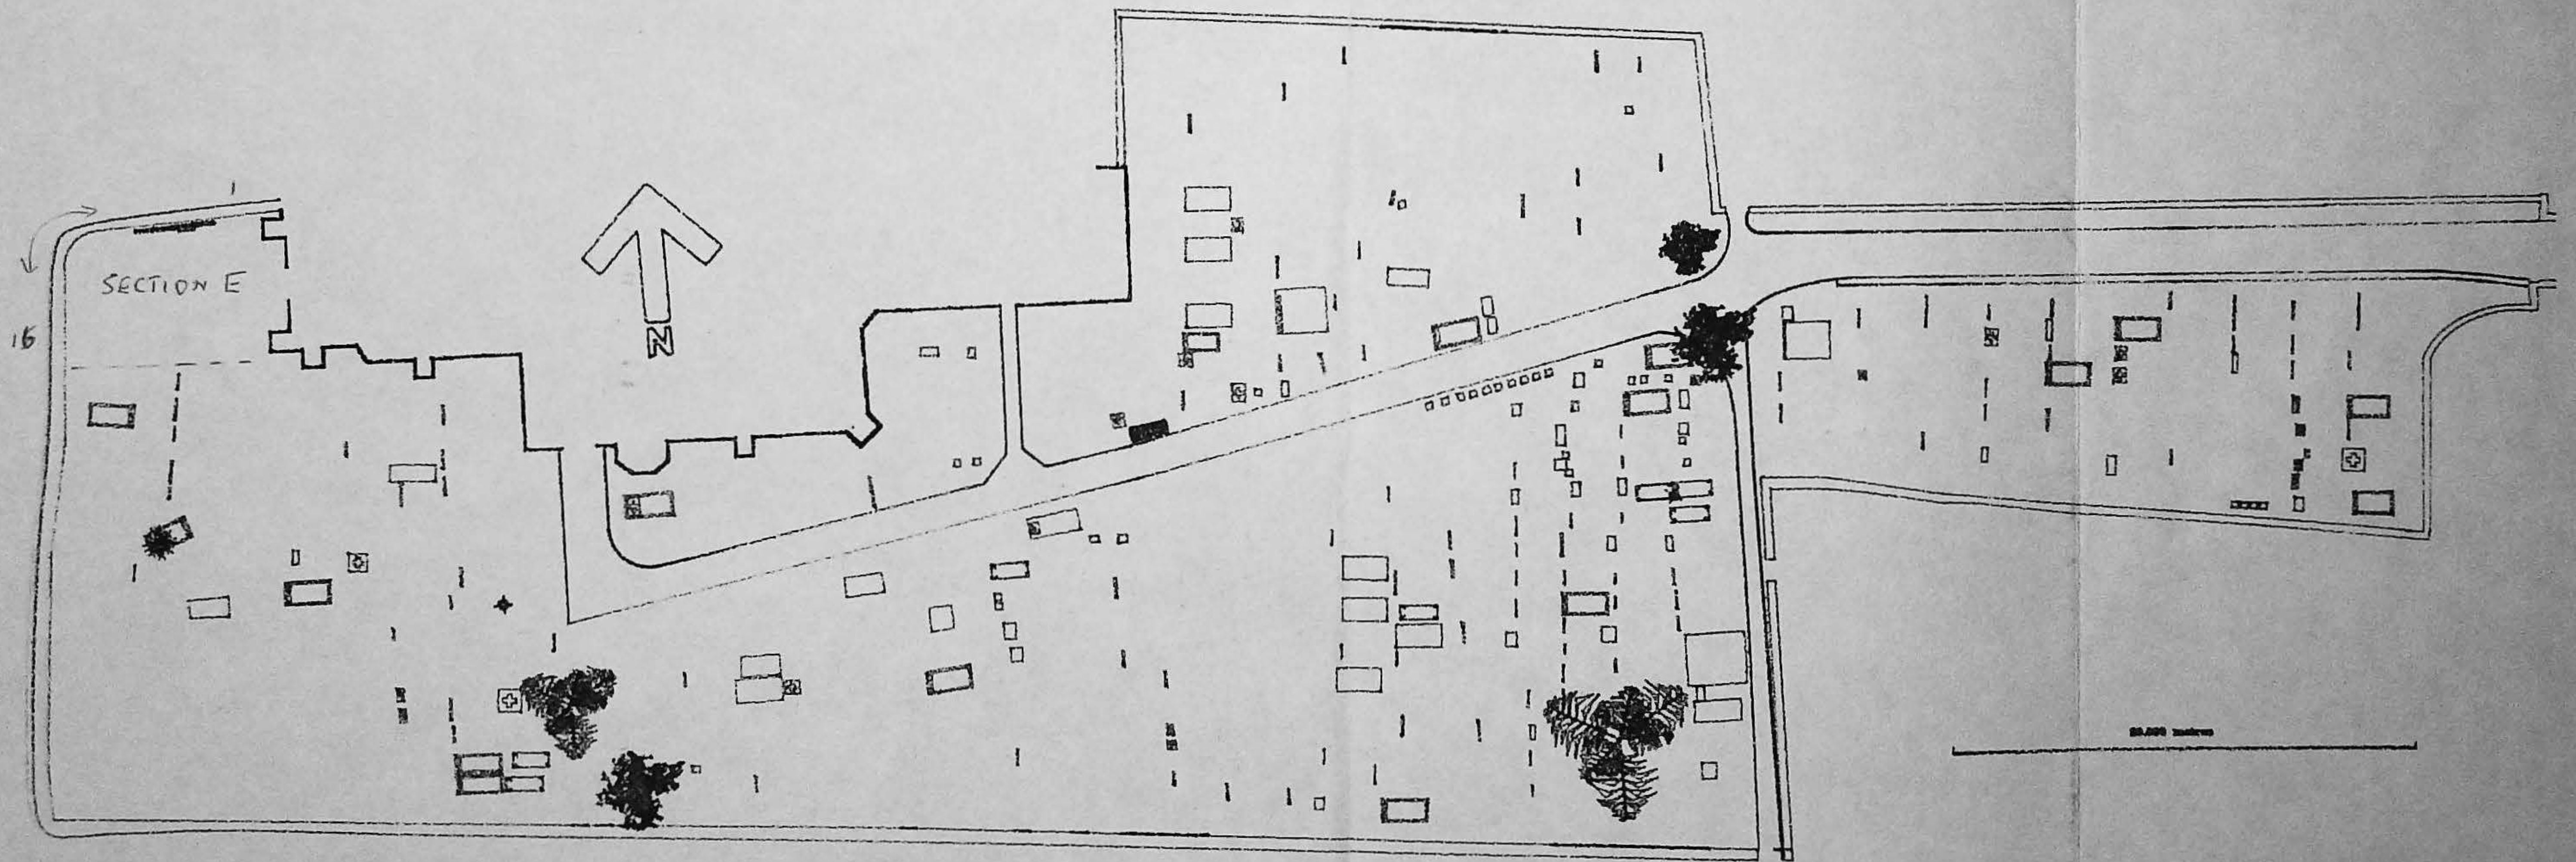

The Churchyard of St Mary Magdalene Waders

WEYMOUTH COLLEGE
 DRAWN BY MATTHEW SUMMERS
 JUNE 1991
 SCALE AS SHOWN ABOVE

The Churchyard of St Mary Magdalene Toders

0.000 metres

WEYMOUTH COLLEGE
DRAWN BY MATTHEW SUMMERS
JUNE 1981
SCALE AS SHOWN ABOVE