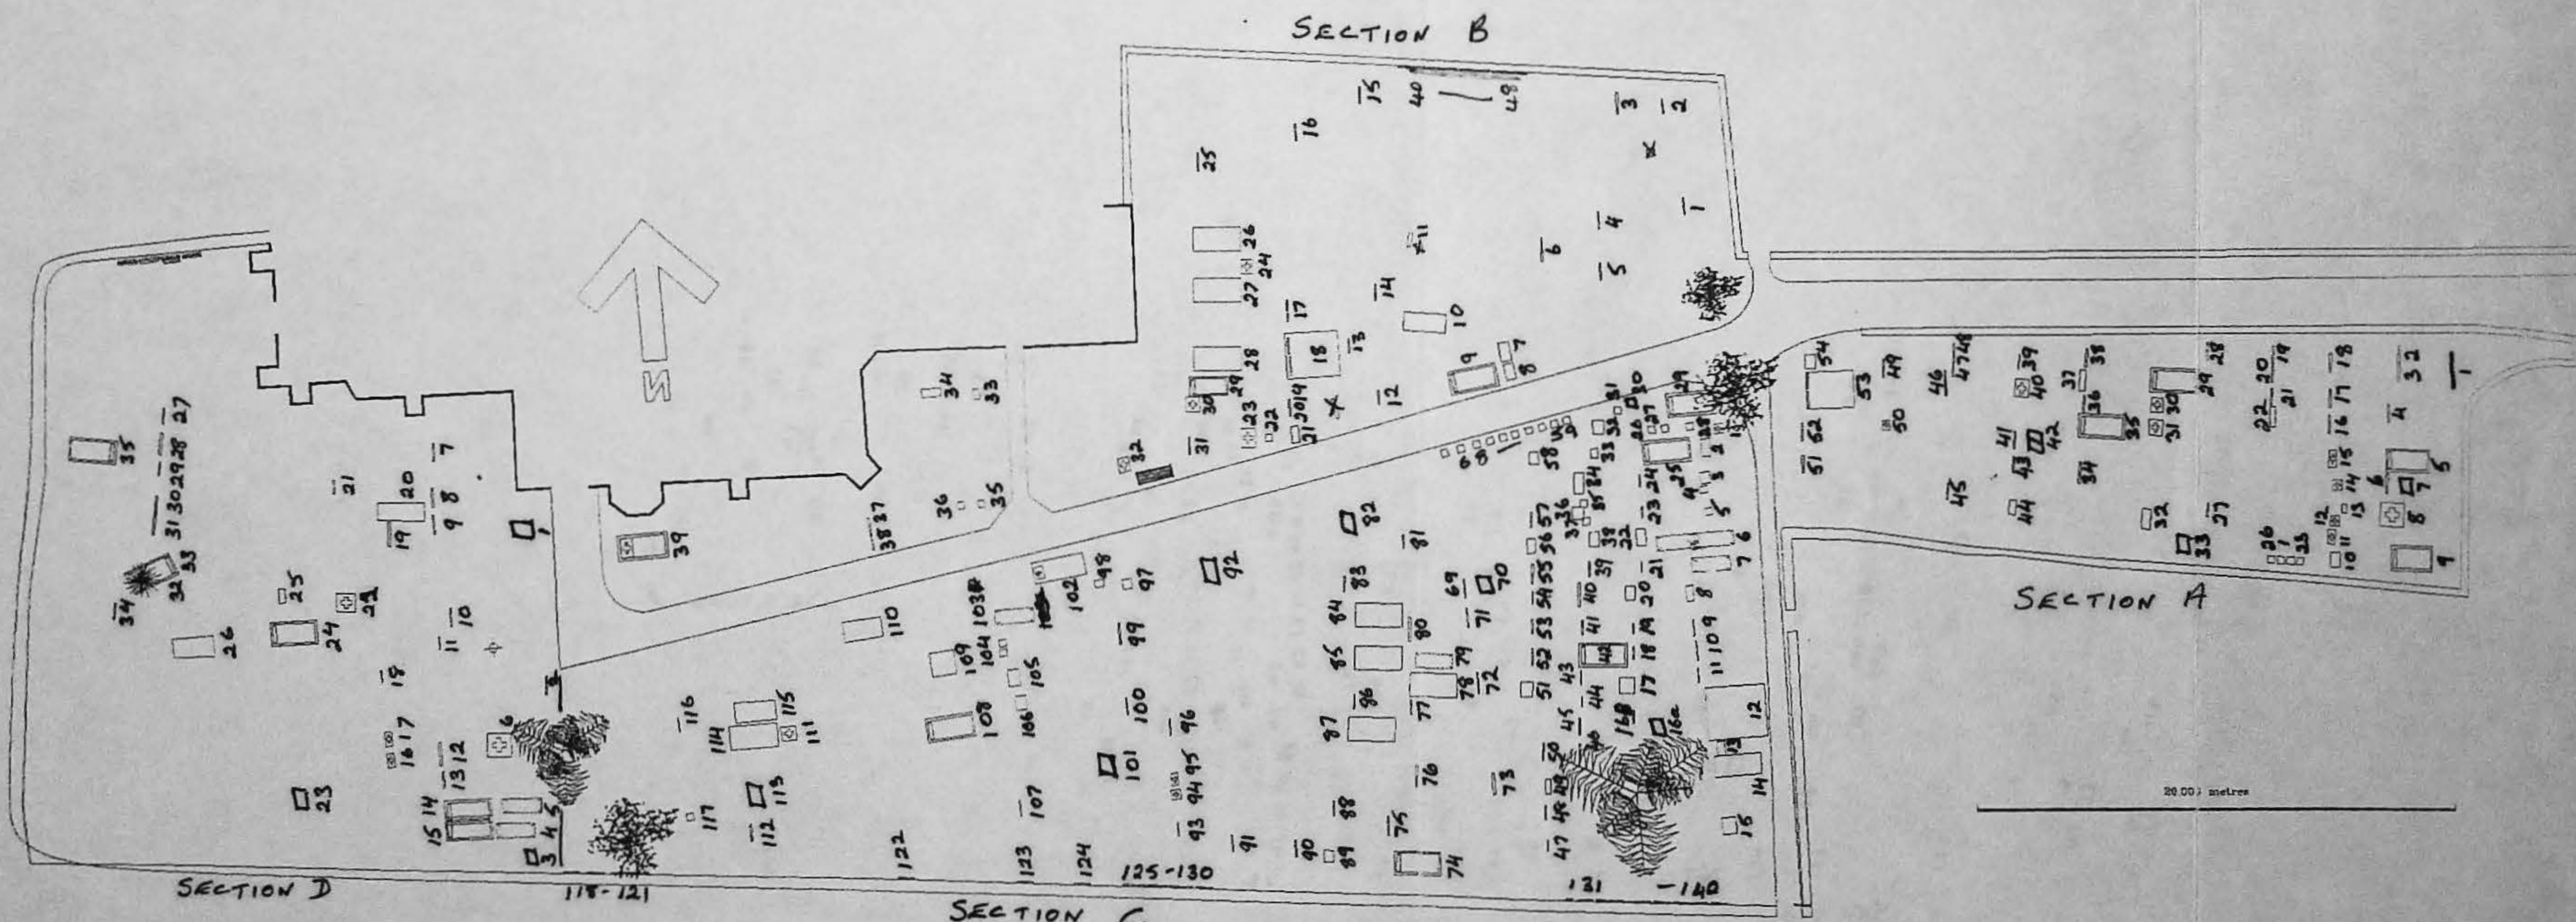

The Churchyard of St Mary Magdalene Waders

WEYMOUTH COLLEGE
 DRAWN BY MATTHEW SUMMERS
 JUNE 1991
 SCALE AS SHOWN ABOVE

The Churchyard of St Mary Magdalene Toders

0.000 metres

WEYMOUTH COLLEGE
DRAWN BY MATTHEW SUMMERS
JUNE 1981
SCALE AS SHOWN ABOVE